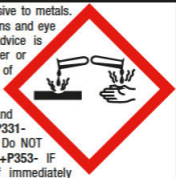

HG power gel brush oven cleaner

- powerful, highly adhesive gel formula
- with a brush for precise and controlled application
- easy to use

With its powerful, highly adhesive gel formula, *HG power gel brush oven cleaner* thoroughly removes the most stubborn, caked-on grease and burnt bits. Including from vertical surfaces, such as the walls of the oven. The built-in brush head makes controlled and accurate application, including on difficult to reach places, extremely easy. Also extremely suitable for baking sheets, grills and barbecues.

Attention: Transport and store the bottle upright. Do not use this product on warm or varnished surfaces, aluminium, copper, bronze, cast iron, or the outside of the oven, grill or barbecue. Not suitable for appliances with a non-stick coating or a self-cleaning function. Before use, check the instructions for your appliance first. Prevent the gel from running onto sensitive surfaces, such as plastic, wood, composite, etc. Should this happen accidentally, clean immediately with plenty of water.

Directions: see inside

0548300302506 2311

DANGER H290- May be corrosive to metals.

H314- Causes severe skin burns and eye

damage. **P101-** If medical advice is

needed, have product container or

label at hand. **P102-** Keep out of

reach of children. **P234-** Keep

only in original packaging.

P280- Wear protective gloves and

eye protection. **P301+P330+P331-**

IF SWALLOWED: rinse mouth. Do NOT

induce vomiting. **P303+P361+P353-** IF

ON SKIN (or hair): Take off immediately

all contaminated clothing. Rinse skin with water [or shower].

P305+P351+P338- IF IN EYES: Rinse cautiously with water for

several minutes. Remove contact lenses, if present and easy to

do. Continue rinsing. **P310-** Immediately call a POISON CENTER